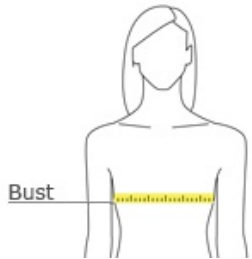

Juniors Slub Cap Sleeve Crew Tee DT251

Our distinctive thick-and-thin slub yarn has a unique look and adds subtle texture.

- 3.4-ounce, 100% ring spun cotton slub
- White is 3.8-ounce for greater opacity
- 40 singles

Slub fabric infuses each garment with unique character. Please allow for slight color variations.

HOW TO MEASURE

BUST

With arms down at sides, measure around the upper body, under arms and around the fullest part of the bust.

SIZE CHART

	XS	S	M	L	XL	XXL	3XL	4XL
Size	0/2	3/5	7/9	11/13	15/17	19/21	21/23	23/25
Bust	30 - 31	32 - 33	34 - 35	36 - 37	38 - 40	41 - 43	44 - 46	47 - 49

COLOR INFORMATION

Black

Bright Berry

Frost Grey

Jade

Poppy Red