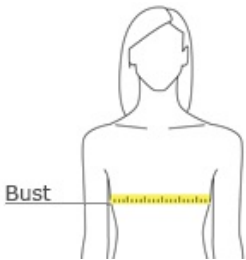

# Junior Ladies Perfect Fit 1x1 Spaghetti Strap Tank DT232

A longer silhouette gives this classic tank an updated look.

- 6.2-ounce, 100% ring spun combed cotton
- 1x1 rib knit
- Self-fabric straps
- Double-needle hem

### CARE INSTRUCTIONS

**NEW** District Threads® - Junior Ladies Perfect Fit 1x1 Spaghetti Strap Tank. DT232

front

back

### HOW TO MEASURE

**BUST**  
With arms down at sides, measure around the upper body, under arms and around the fullest part of the bust.