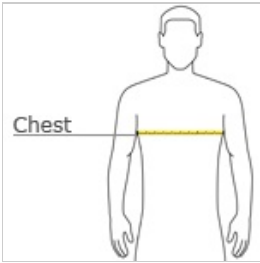

- 100% polyester knit shell with PosiCharge technology bonded to a water-resistant laminated film insert and a 100% polyester grid fleece lining
- 1000MM fabric waterproof rating
- 1000G/M2 fabric breathability rating
- Zip-through cadet collar
- Exposed Vislon center zipper with reflective zipper pull
- Front zippered pockets
- Comfort fit binding at cuffs
- Slight drop tail hem

front

back

HOW TO MEASURE

CHEST

With arms down at sides, measure around the upper body, under arms and over the fullest part of the chest.

SIZE CHART

	XS	S	M	L	XL	2XL	3XL	4XL
Chest	32-34	35-37	38-40	41-43	44-46	47-49	50-53	54-57